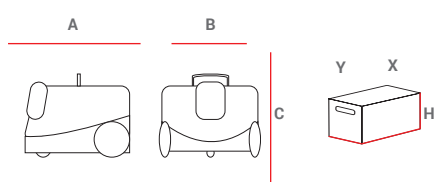

LIBRA - PULITORE A VAPORE E ASPIRAZIONE PROFESSIONALE

PROFESSIONAL STEAM AND VACUUM CLEANER

SPAZZOLINO VAP/ASP SETOLE MORBIDE STEAM/VAC SOFT BRUSH	TROLLEY PROFESSIONALE PROFESSIONAL TROLLEY	FERRO DA STIRO (cavo l= 3m) IRON (cable l= 3m)
Cod. S.010046	Cod. S.010222	Cod. S.240026
ASSE DA STIRO IRONING BOARD		
Cod. S.010165*		

*Asse da stiro con funzione aspirante, soffiante e riscaldante; con 8 regolazioni della posizione in altezza e presa di servizio
Ironing board with suction, blowing and heating functions; with 8 position adjustments and service plug

PESI E DIMENSIONI MACCHINA WEIGHTS AND DIMENSIONS MACHINE					IMBALLO PACKAGING			
MOD	A	B	C	Netto/Net	X	Y	H	Lordo/Gross
	[mm]	[mm]	[mm]	[kg]	[mm]	[mm]	[mm]	[kg]
LIBRA	540	370	370	13	570	400	520	15

		LIBRA
codice code		● S.270051
colore colour		BLACK
capacità serbatoio acqua water tank capacity	[l]	1,7
pressione pressure	[bar]	8
temperatura caldaia vapore boiler steam capacity	[°C]	178
alimentazione power supply	[V - ph - Hz]	230 - 1 - 50
consumo potenza totale total power consumption	[kW]	3,2
consumo potenza caldaia boiler power consumption	[kW]	3,2
volume caldaia boiler volume	[l]	2,2
portata vapore (EV1) steam injection (EV1)	[gr/min]	44
portata vapore (EV2) steam injection (EV2)	[gr/min]	65
portata vapore (EV1+EV2) steam injection (EV1+EV2)	[gr/min]	95
consumo potenza motore aspiratore vac motor power consumption	[kW]	1
capacità serbatoio sporcizia di recupero waste tank capacity	[l]	1,6
tempo riscaldamento(vapore pronto all'uso) heating time (steam ready to use)	[min]	5
lunghezza cavo elettrico power cable length	[m]	5