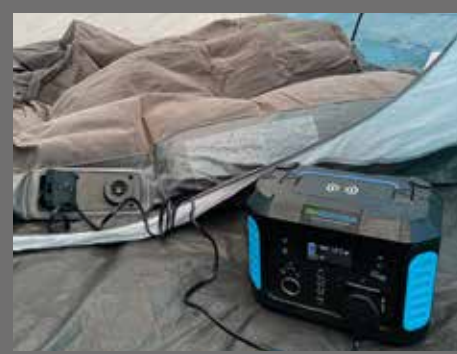

More models coming soon, contact us for more details: sales@nightsearcher.co.uk | +44 (0)23 9238 9774