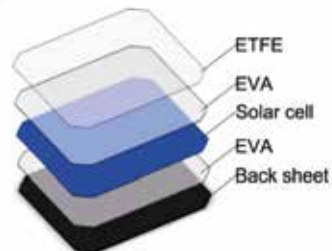

Solaris Pro and Solaris Pro-x Floodlight P8