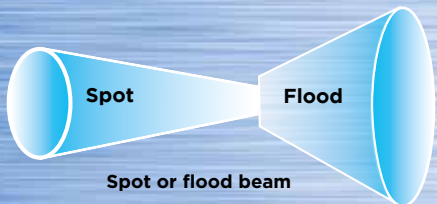

Spot or flood beam

GAS ZONE 1   DUST ZONE 21

- 157lm
- 220m Beam
- 18.5hrs
- IP68

- Compact and lightweight
- High strength aluminium housing
- Easy operation with gloved hands
- Rechargeable lithium battery
- Suitable for heavy industrial use
- Dual ended - front spot light and rear flood light
- Battery charging indicator

	Spot: 157 | Flood: 129 Lumens
	Up to 220m | 100m beam
	9 | 18.5hrs runtime
MODE	Spot: High | Low Flood: High | Low | Flashing
	3.7V 2.2Ah, Li-ion
	6hrs charging time
	IP68
	156 x 35mm Ø
	190g
CODE	SA-SIGMA-RFL

Supplied with wrist strap

ATEX Zone 1 & 21 and 2 & 22
II 2 G Ex ib IIC T4 Gb
II 2 D Ex ib IIIC T130°C IP68
ATEX Certificate NO:
TÜV 15 ATEX 7713X

Scan for multi-language information