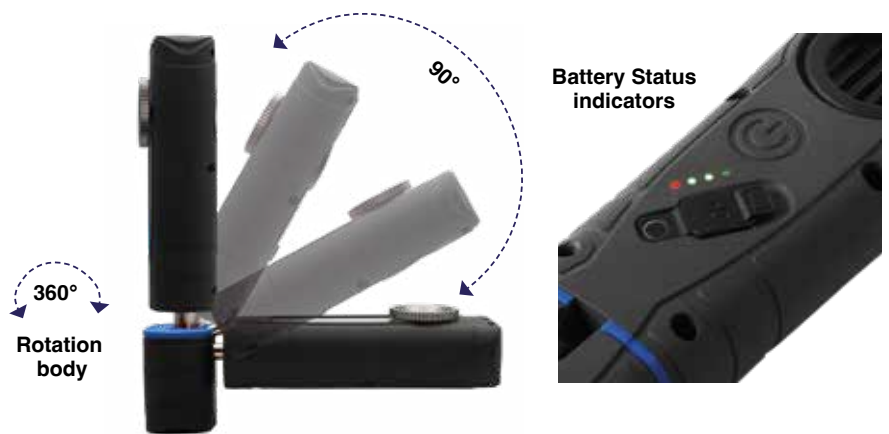

Optional Accessories:

UK or EU adaptor: CH-USB-UK/EU
12/24V Vehicle charger: CHIC3.7-LI-ION

360°
Rotation body

90°

Battery Status indicators