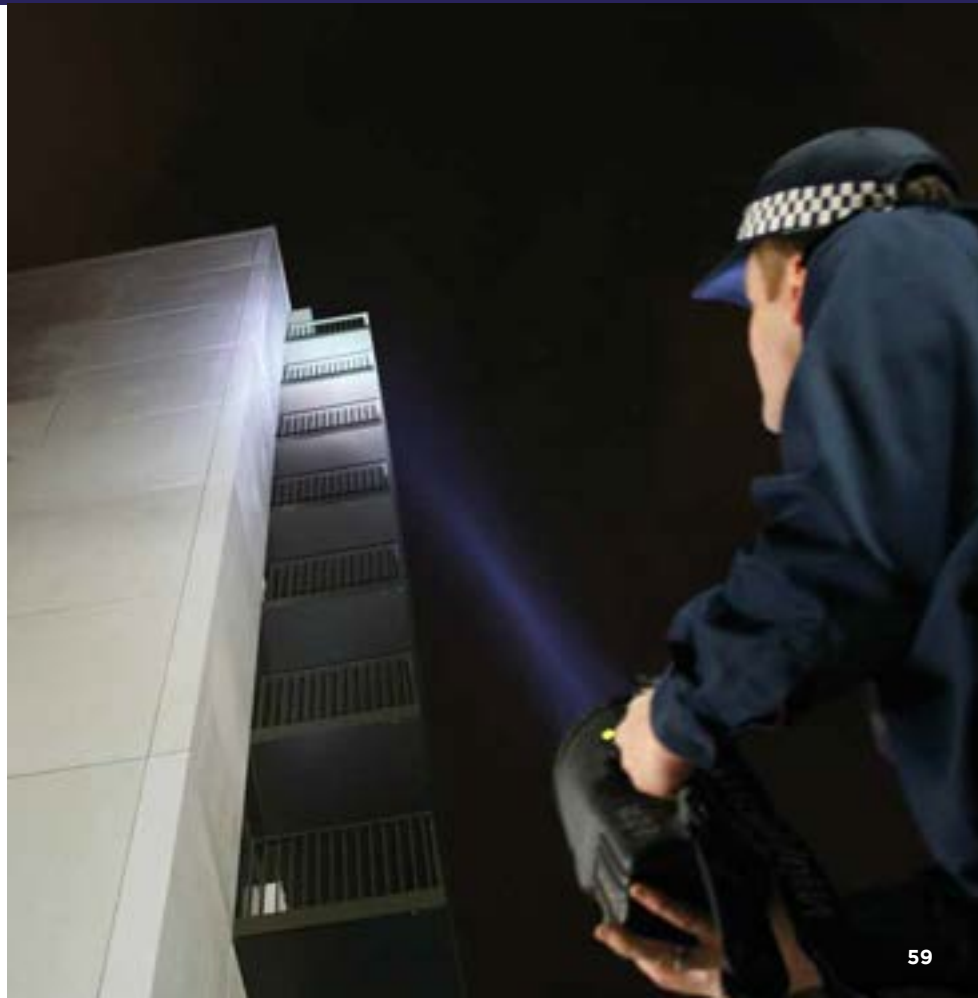

Optional Accessories:

Vehicle charger: CHIC16.82A-LI-ION
AC Charger: CH-8.4V-1.5A