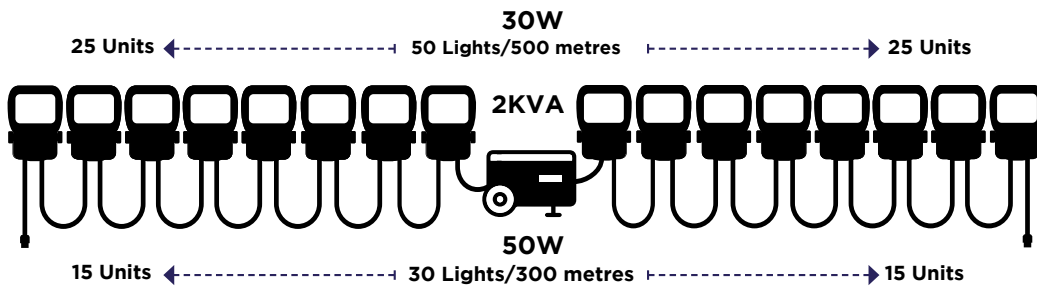

Single or double light head

Choose Lumens:

3,600lm (30W)

6,000lm (50W)

12,000lm (100W)

- 110V or 240V AC 50/60Hz
- Linkable floodlights
- 120° beam angle
- Adjustable brackets
- Strong die-cast aluminium casing with stainless steel fitting
- Designed for industrial applications
- Toughened glass lens
- Light head can also be bought separately

110V LinkStar Example:

CAN BE POWERED BY **GENZERO** P32 BATTERY POWER GENERATORS

LinkStar Kits

3 Models available:

	LinkStar 30W	LinkStar 50W	LinkStar 50W
	1 head - 3,600lm 2 heads - 7,200lm	1 head - 6,000lm 2 heads - 12,000lm	1 head - 12,000lm 2 heads - 24,000lm
	110V or 240V		
MODE	High		
	IP65		
CODE	NSLINKSTAR30-KIT NSLINKSTAR30TWIN-KIT	NSLINKSTAR50-KIT NSLINKSTAR50TWIN-KIT	NSLINKSTAR100-KIT NSLINKSTAR100TWIN-KIT