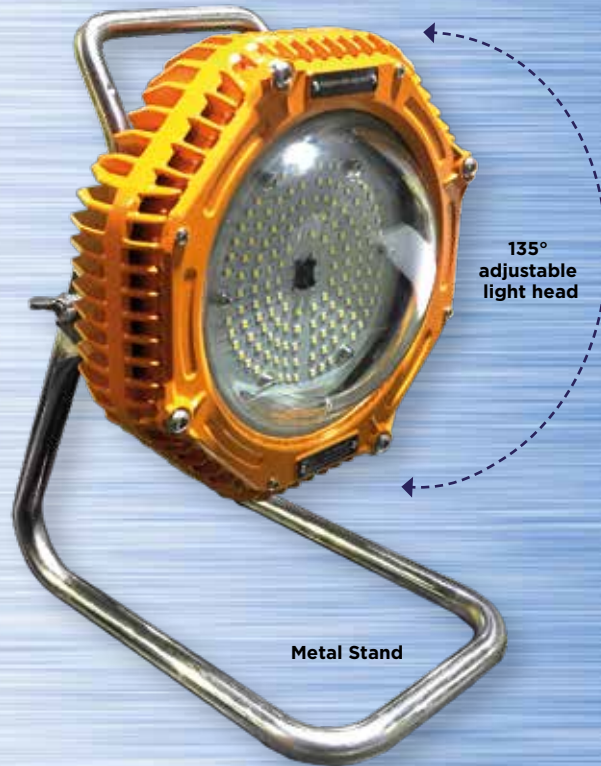

SAFATEX Titan R and RX

Zone 1 and 21 Rechargeable Portable Floodlight, with Magnetic Feet or Metal Stand