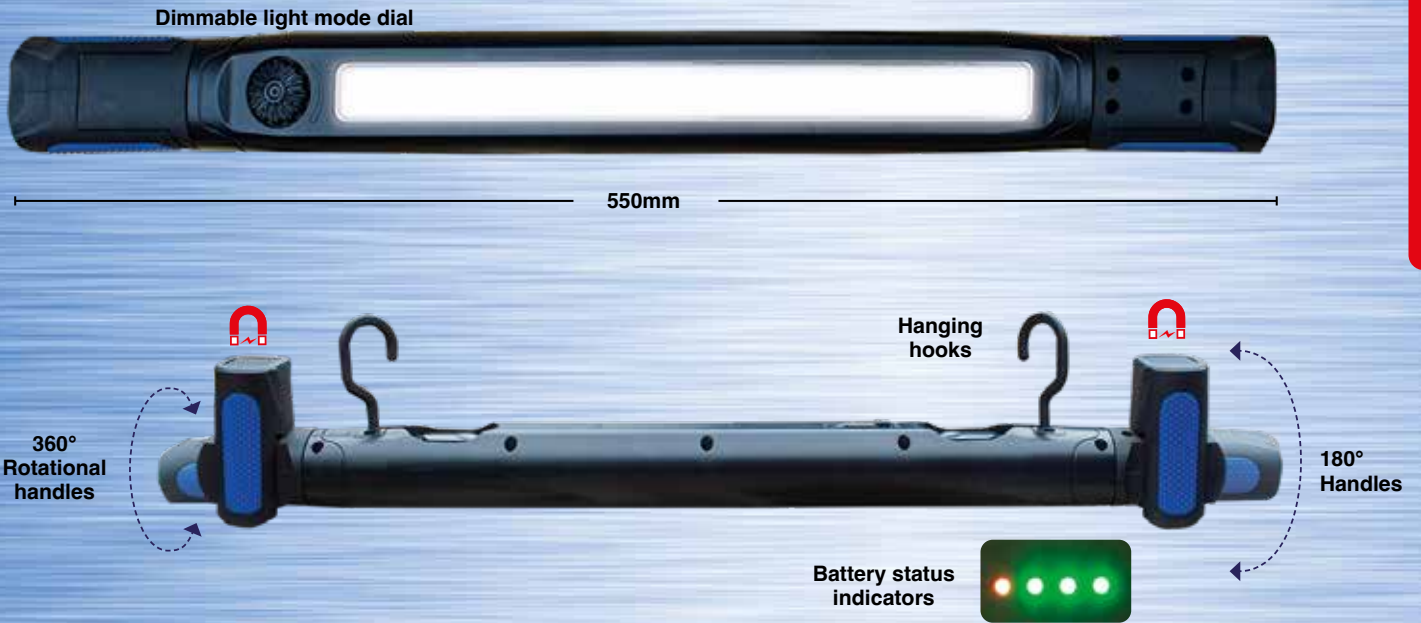

New iSpector UBL

Under-Bonnet Cordless Rechargeable Light