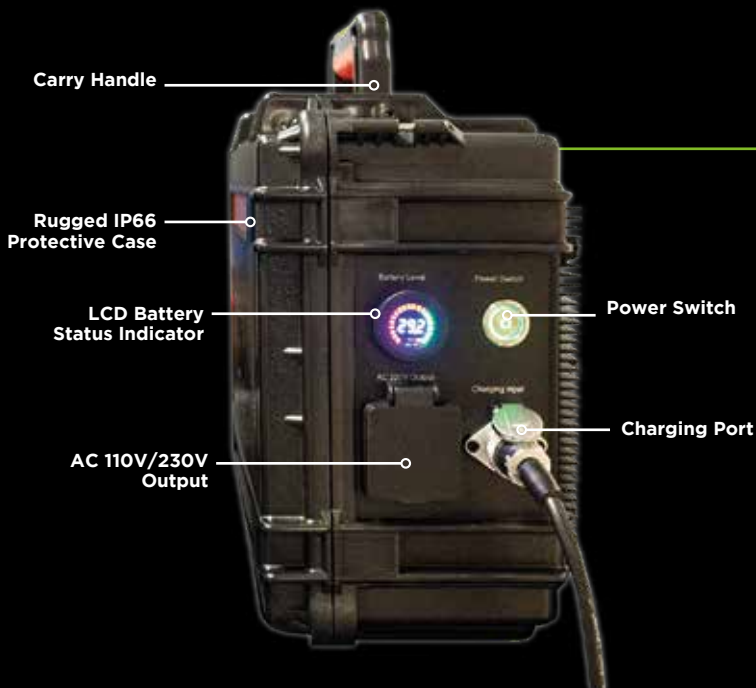

More models coming soon, contact us for more details: sales@nightsearcher.co.uk | +44 (0)23 9238 9774