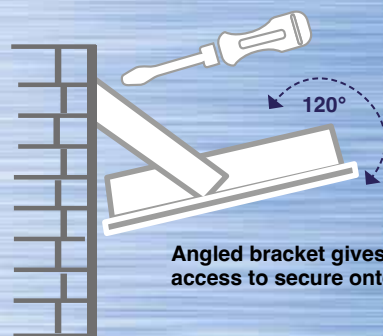

Scan for multi-language information

50 www.nightsearcher.co.uk

FastStar Security lights

Slim Design Security Light - Fast and Easy Installation

- 800-4000lm
- 10-30m Beam
- 220V-240V
- IP65

- Designed for fast and simple installation
- Tough aluminium housing & tempered glass
- Modern slimline compact design
- Perfect for home and security related applications
- Anti-glare cover
- 6000K cool white colour temperature
- No heat
- Supplied with 30cm cable