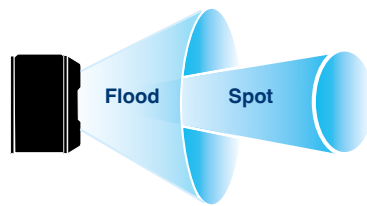

HT800 and HT800RX

Distance Sensor Automatically Adjusts from Spot to Flood beam

Rechargeable Head Torches

- 850lm
- 550m Beam
- 2.5 to 50hrs
- IP66

- Distance sensor
- 180° beam angle adjustment
- Light mode memory
- Adjustable non-slip head straps
- Safety Lock: Prevents accidental power loss during storage or transportation
- Diffused side lights for low level lighting
- Optional helmet clip available

	HT800RX Rechargeable	HT800 Non-rechargeable
	800 Lumens	850 Lumens
	Up to 550m beam	Up to 550m beam
	2.5 to 169hrs runtime	2.5 to 50hrs runtime
MODE	Spot + Flood, Flood (Low or High) Spot (Low or High)	Spot + Flood, Flood (Low or High) Spot (Low or High)
	3.7V 2600mAh, 9.62Wh	4 x AA Alkaline battery
	5hrs charging time	-
	IP66	IP66
	46 x 85 x 39mm	46 x 85 x 39mm
	230g	219g
CODE	NSHT800RX Cat No: 0111/120695	NSHT800

Supplied with
HT880RX: USB Charging cable and Lithium battery
HT800: 4 x AA Alkaline Batteries

Optional Accessories:
Spare battery: BA18650-USB
Helmet clips: SPPCLIPS
AC Adaptor UK or EU: CH-USB-UK/EU
12/24V Vehicle charger: CHIC3.7-LI-ION