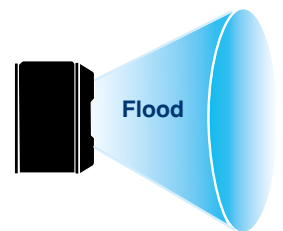

2 Ways to turn ON+OFF:
Manual switch or Wave.

Ideal when hands are dirty, wearing gloves, fishing or climbing

Supplied with
Fast charging USB type C charging cable

Optional Accessories:

Helmet clips: SPPCLIPS,
AC Adaptor UK or EU: CH-USB-UK/EU
12/24V Vehicle charger: CHIC3.7-LI-ION