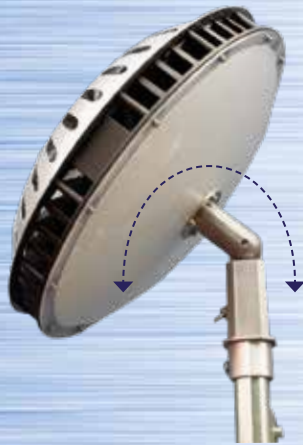

Extends to 4m

- 40,000lm
- 360° Beam
- 110v or 240V
- IP54 | IK08