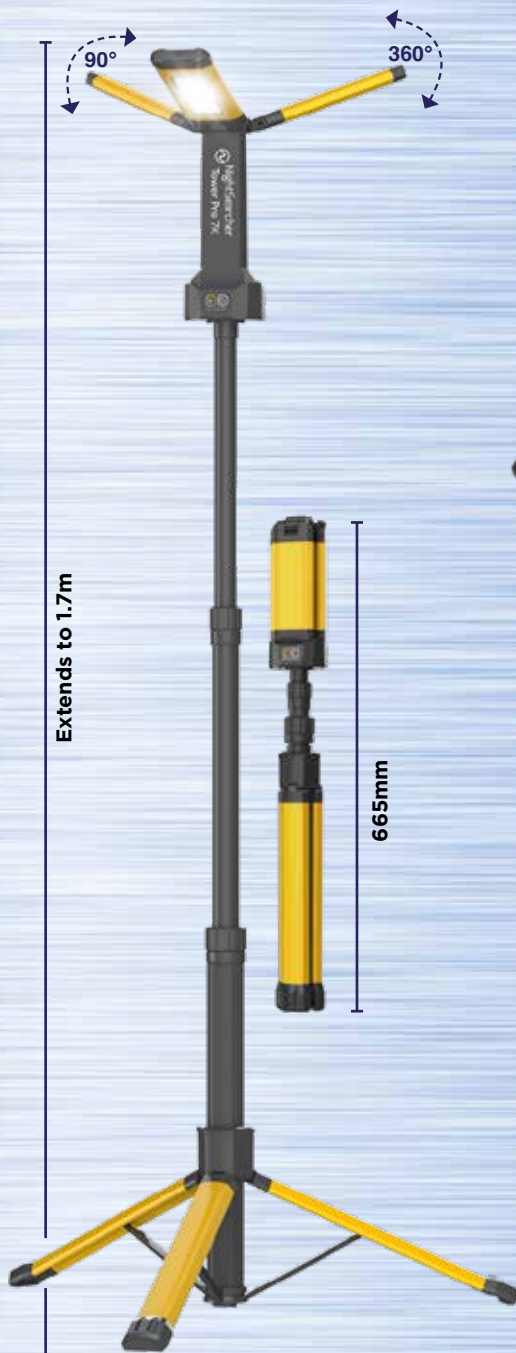

Optional Accessories:
 2m Stainless tripod: SPTRIPODSS2M
 3.5m tripod: SPTRIPOD3.5M

Tripod mountable
check optional
accessories
for more details

- Control panel including thermo sensor
- Battery status indicator
- Can be powered directly from AC charger

Tower Pro Range

Collapsible Hybrid-Powered Floodlight, Rechargeable + AC Powered

Tower Pro 2K + 7K

Tower Pro 2K

- 2,000lm
- 30m Beam
- 2 to 8.5hrs

New Tower Pro 7K

- 7,000lm
- 95m Beam
- 1.5 to 5hrs

Work light

Detachable light head:

- Hanging hook
- Magnetic Base

4 models available:

	Tower Pro 2K	Tower Pro 5K	New Tower Pro 7K	New Tower Pro 10K
	2,000lm	5,000lm	7,000lm	10,000lm
	Up to 30m beam	Up to 90m beam	Up to 95m beam	Up to 110m beam
	2 to 8.5hrs runtime	1 to 5hrs runtime	1.5 to 5hrs runtime	1.5 to 5hrs runtime
MODE	High Medium Low			
	3.7V 4000mAh 15Wh, Li-ion	7.4V 4000mAh 30Wh, Li-ion	7.4V 4000mAh 30Wh, Li-ion	14.4V 4000mAh 58Wh, Li-ion
	4hrs charging time	6hrs charging time	6hrs charging time	4.5hrs charging time
	IP x 4 IK07	IP x 4 IK07	IP54 IK07	IP54 IK07
	95 x 100 x 1700mm Folded: 80 x 665mm	160 x 122 x 2000mm Folded: 122 x 160 x 890mm	95 x 100 x 1700mm Folded: 80 x 665mm	150 x 150 x 2200mm Folded: 150 x 647mm
	1.8kg	4.5kg	3.5kg	5.49kg
CODE	NSTOWERPRO-2K	NSTOWERPRO-5K	NSTOWERPRO-7K	NSTOWERPRO-10K