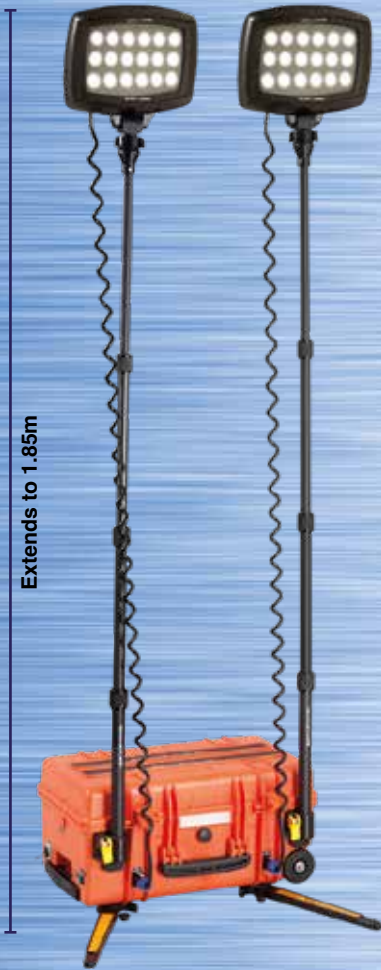

Extends to 1.85m

-  40,000lm
-  100m Beam
-  3 to 24hrs
-  IP54/67

- Fast-deployment, all fits in one case
- 2 telescopic extension poles reaching up to 1.85m
- Built-in stability legs for use on uneven ground
- Housed in highly robust IP67 polypropylene case
- Replacement for generator powered lights
- Portable, sturdy and stackable
- Swivel and tilting light head