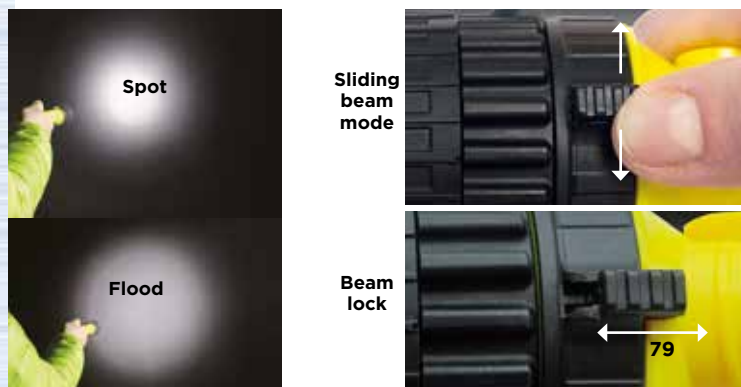

Spot

Sliding beam mode

Flood

Beam lock