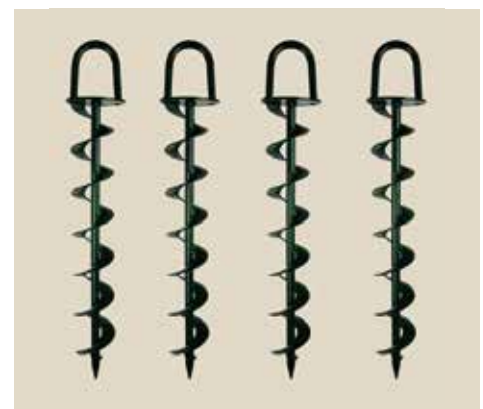

Rechargeable Floodlights

Extends to 4.5m

Robust aluminium + steel tripod

Fully adjustable light heads with front facing or 360 degree lighting

Winched handle with safety lock

45°

1m

1m

Universal DIN spigot fitting (30mm DIN 14640)

Reflective tripod legs for safety

Built-in level gauge

Extendable tripod leg for uneven slopes

Built-in cable wrap

Optional heavy duty ground anchors

New StratoStar