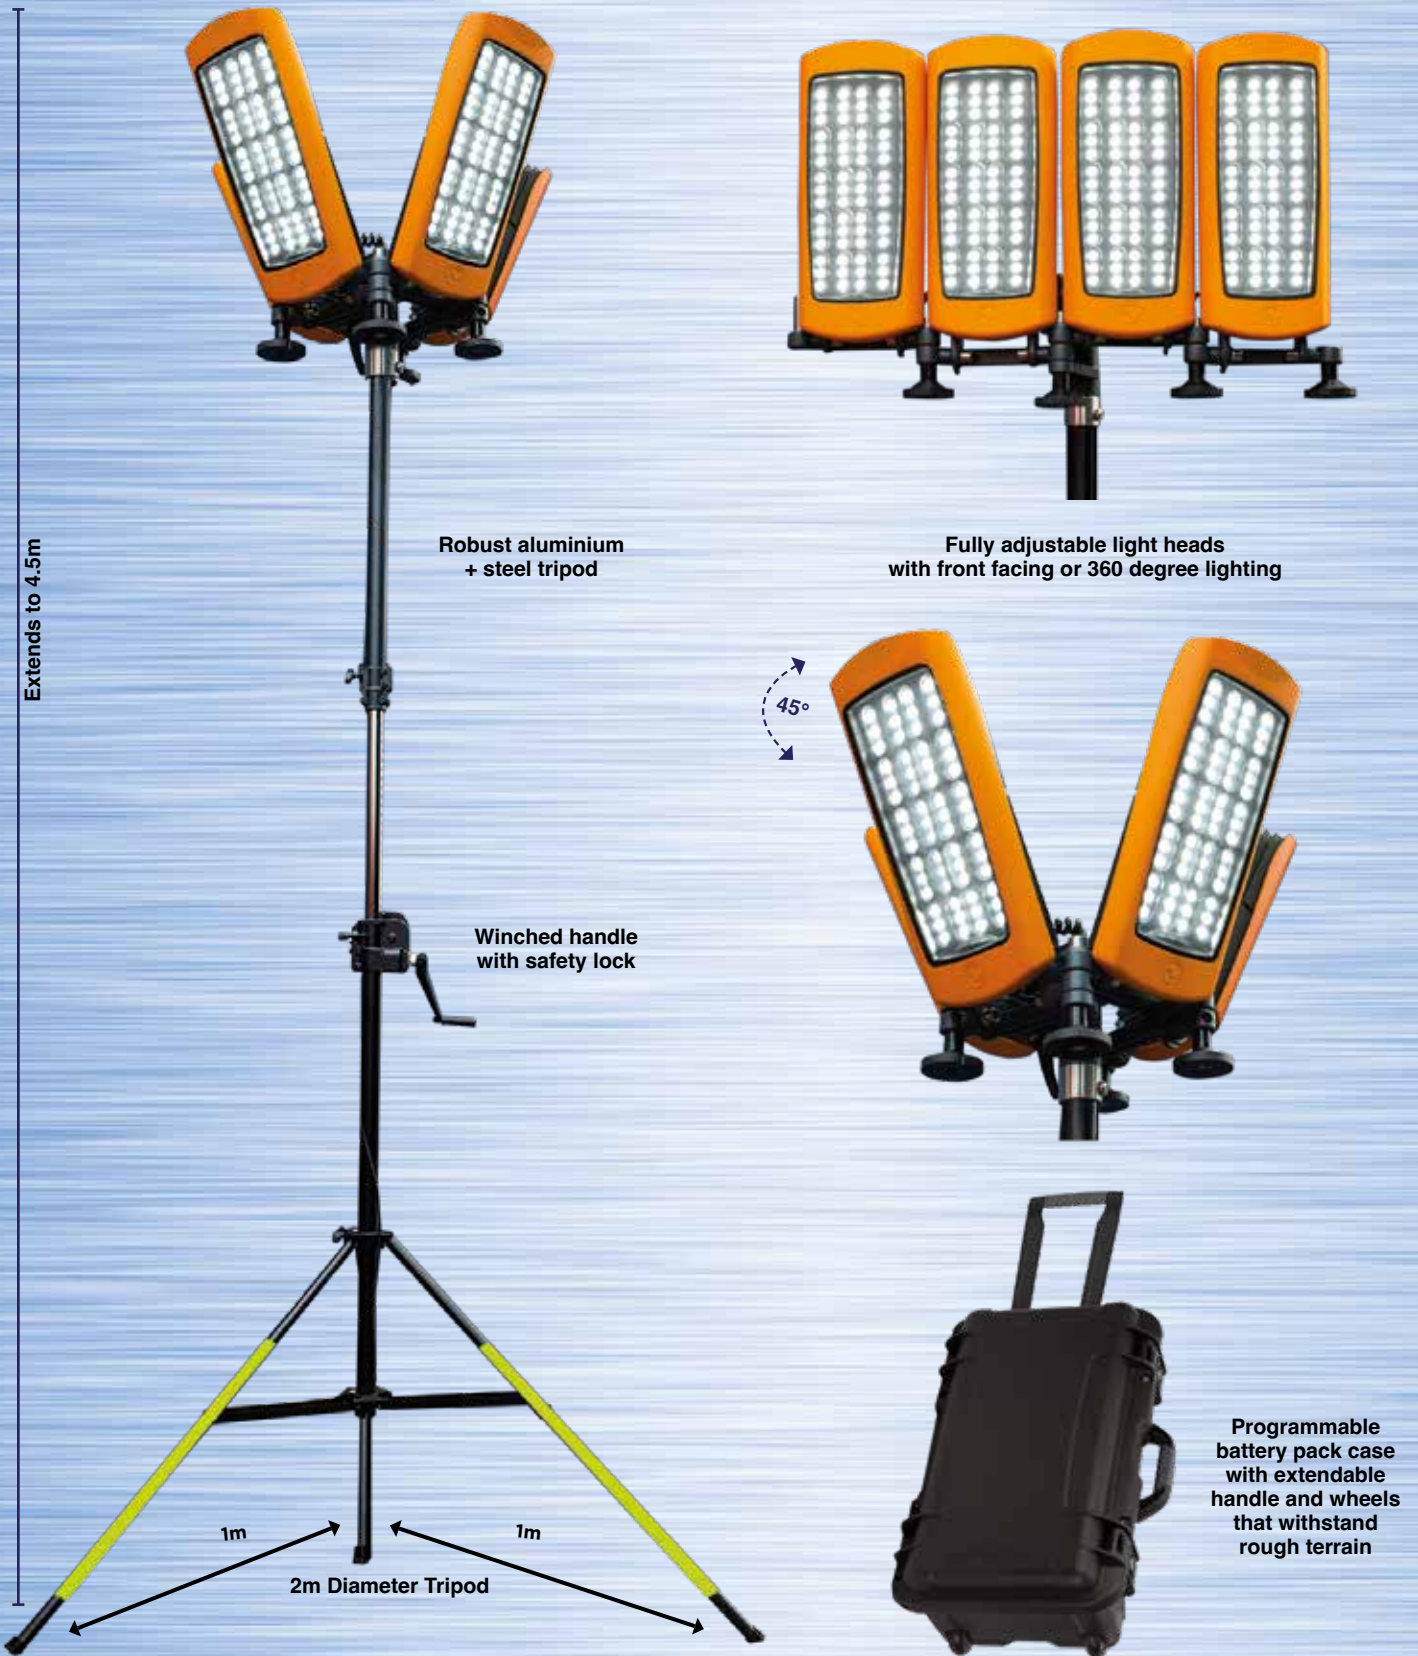

Contents

This year we bring you our brightest portable light yet, the NEW StratoStar 115,000 lumen portable tower light. We have also added to our range GenZero portable battery powered generators as well as our NEW LunarStar site lights and many more.

Supplied with protective bags, battery pack and AC mains charger

Optional Accessories:

400mm Ground anchors: SPGROUNDARCHORS

Scan for multi-language information

New StratoStar

115,000 Lumens • Rechargeable Multi-Directional Tower Light

Rechargeable Floodlights

Extends to 4.5m

Robust aluminium + steel tripod

Fully adjustable light heads with front facing or 360 degree lighting

Winched handle with safety lock

45°

1m

1m

2m Diameter Tripod

Programmable battery pack case with extendable handle and wheels that withstand rough terrain

115,000lm

3850m² Beam

3 to 48hrs

IP67

- Rechargeable or AC mains powered
- Adjustable runtime 3-48 hours
- Light modes: High, medium, low and dimmable
- 360° lighting or adjusted to one direction
- 4m hand winch tripod with extendable tripod leg for use on uneven ground
- IP67 rated, robust, high-impact housing
- Power bank to charge your phone
- 1540Wh LifePO4 lithium battery
- LCD battery status indicators