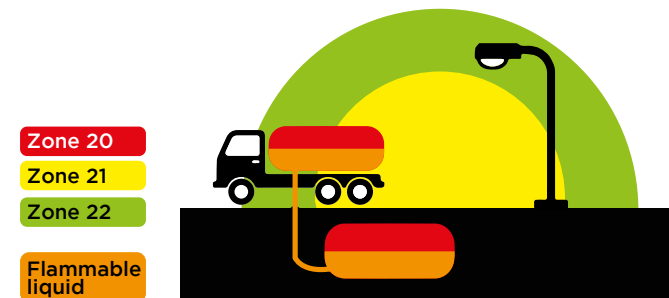

The SafAtex portable lights are trusted by a wide variety of commercial and industrial users, as well as emergency services all over the world.

ATEX Marking

CE and UKCA mark denotes manufacturers declaration of product compliance to all relevant EU Directives

Specific mark for Explosion Protection

Equipment Group (Mining)

Equipment Category (Mining)

Not For Use In Mines

Atex Category 1 (Old Zone 0)

Tested for Gases, Vapour and Dust Atmospheres

ATEX Ex Marking For Explosive Dust Atmospheres

Explosion Protected Equipment

Intrinsic Safe 'i'

Dust Group

Temperature Classification

Equipment Protection Level

Ingress Protection Level Marking

ATEX Ex Marking For Explosive Gas Atmospheres

Explosion Protected Equipment

Intrinsic Safe 'i'

Gas Group

Equipment Protection Level

Gas Group

Temperature Classification

Equipment Protection Level