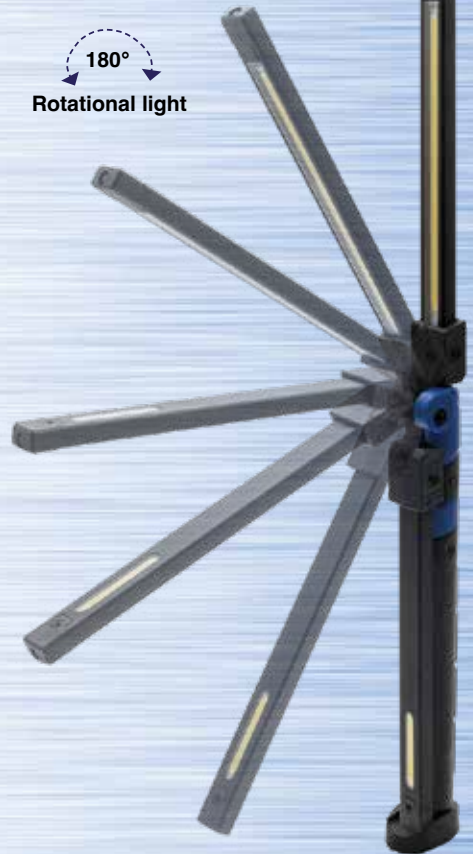

New iSpector Mini

Rechargeable Slim Folding Pocket Light

Rear light fits in the smallest of spaces

Narrow torch directional focused light

Wide work light beam

180°
Rotational light

- 280lm
- 10m Beam
- 1.5 to 4.5hrs
- IP44

- Multi-directional, three built-in LED lamp heads
- Ultra lightweight compact pocket size
- 6x12.2mm slim blade-like design
- Resistant to chemicals and solvents
- Anti-slip grip
- Super tough aluminium housing
- Two hours quick-charge USB-C connection

	280 Lumens
	Up to 10m beam
	1.5 to 4.5hrs
MODE	Work light: High + Low | Rear light | Torch
	3.7V 750mAh, 3Wh, Li-ion
	2hrs charging time
	IP44 | IK07
	30x19x306mm
	80g
CODE	NSI-SPECTORMINI

Supplied with type C USB charging cable

Optional Accessories:

UK or EU adaptor: CH-USB-UK/EU

12/24V Vehicle charger: CHIC3.7-LI-ION