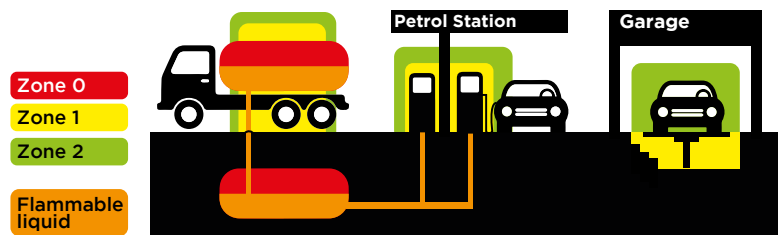

The ATEX certification mark on our SafATEX range of portable and fixed lighting signifies that our equipment has been rigorously tested and is completely safe for use in potentially explosive atmospheres for which they are certificated. Oil, Gas, Petrochemical, Aviation, Marine, Utility sectors and the Emergency Services are all markets sectors where our ATEX products can be used.

Employee safety is crucial for everyone working within these hostile and hazardous environments. Each product within the SafATEX range has been carefully thought out and designed to promote worker safety as well as ease of use. The portable products are designed to be used whilst wearing PPE, such as fire fighter gloves.

YouTube
Scan to see the range in Action

Create a safe, compliant workspace with our selection of portable lighting and fixed light fittings.

Designed for oil & gas, petrochemical, aviation, marine, mining and utility applications

Intrinsically Safe Explained

Hazardous Area Classification Zone 0, Zone 1, Zone 2

This diagram shows how hazardous area zones may occur in typical circumstances

Gas Zones
0 + 1 + 2

Flammable
gases, vapour
or liquids

Hazardous Area Classification Zone 20, Zone 21, Zone 22

This diagram shows how hazardous area zones may occur in typical circumstances

Dust Zones
Zone 20 + 21 + 22

Combustible
dusts