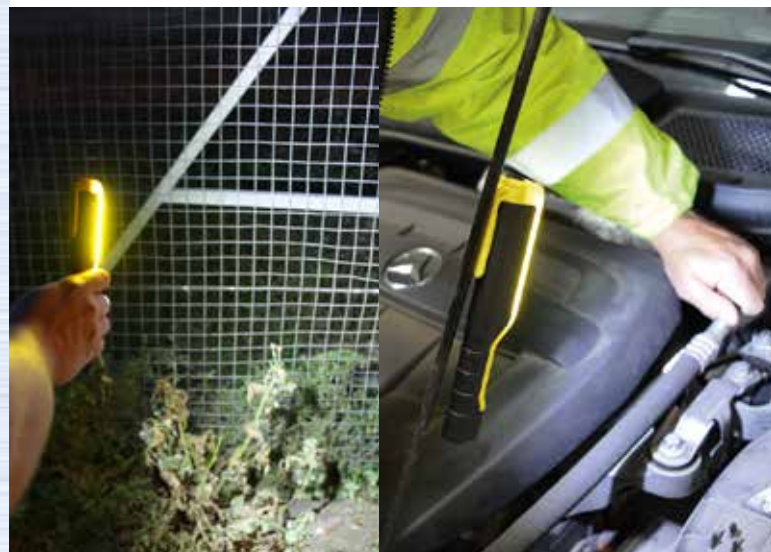

150lm

4hrs

- Produces clear white light
- Wide angle beam
- Compact, pocket sized
- Polycarbonate lens
- Rubberised ABS yellow casing
- Resilient polycarbonate/ABS construction