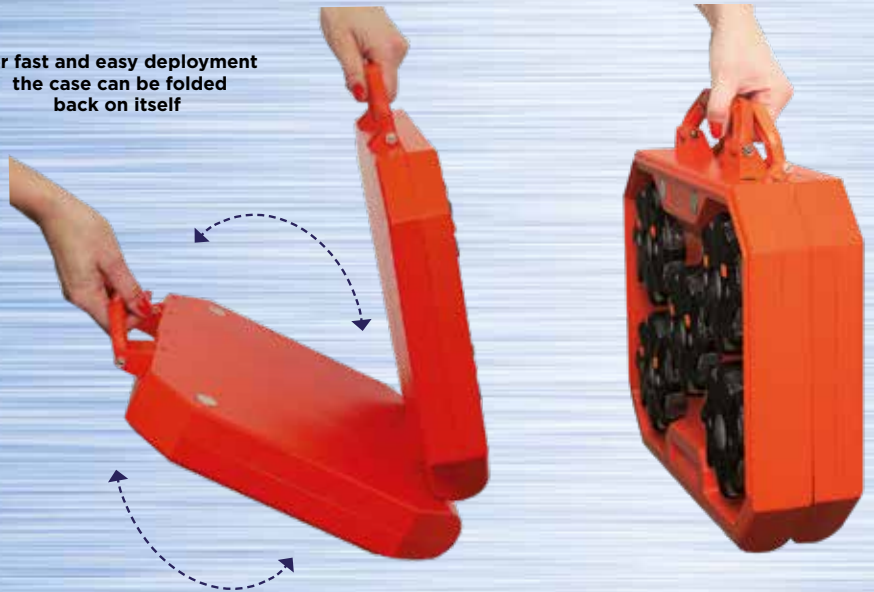

For fast and easy deployment
the case can be folded
back on itself