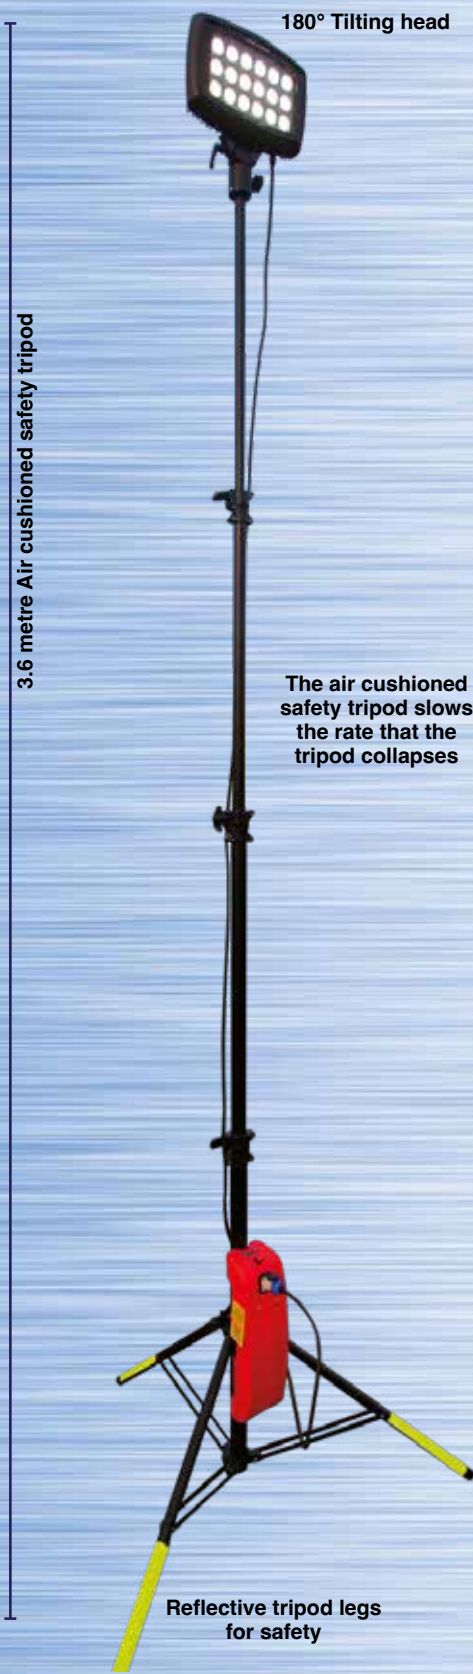

SportStar Kit

Fully Portable and Rechargeable Floodlights with 20,000 Lumens

Rechargeable Floodlights

180° Tilting head

3.6 metre Air cushioned safety tripod

The air cushioned safety tripod slows the rate that the tripod collapses

Reflective tripod legs for safety

Supplied in waterproof carry bag:

- Light head
- Tripod
- Battery pack with shoulder strap
- Mains charger
- 3 x stability ground pegs