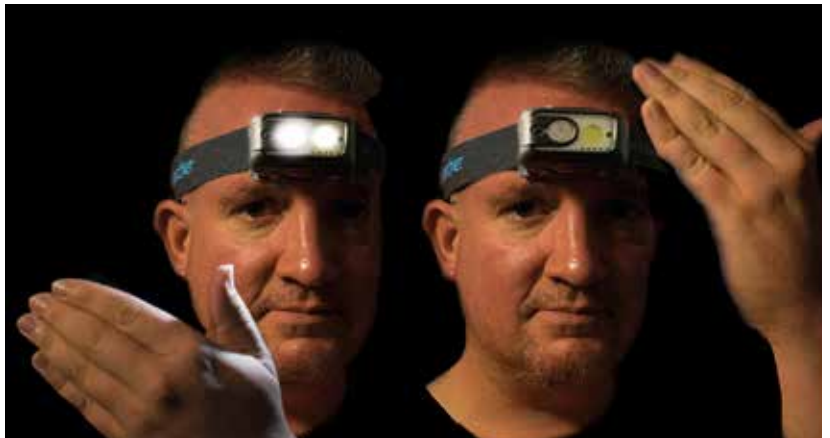

Ideal when hands are dirty, wearing gloves, fishing or climbing

Supplied with
Fast charging USB type C charging cable

Optional Accessories:

Helmet clips: SPPCLIPS,
AC Adaptor UK or EU: CH-USB-UK/EU
12/24V Vehicle charger: CHIC3.7-LI-ION