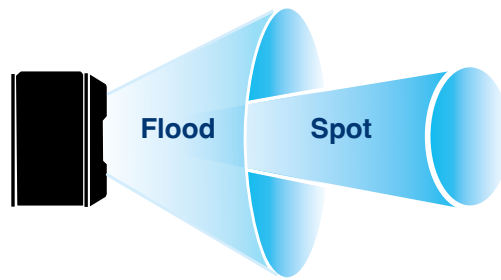

Spot to Flood - Zoom Head Torch Range

Zoom Focus Beam
Long Distance Spot Beam
To
Wide Flood Beam

FLOOD BEAM